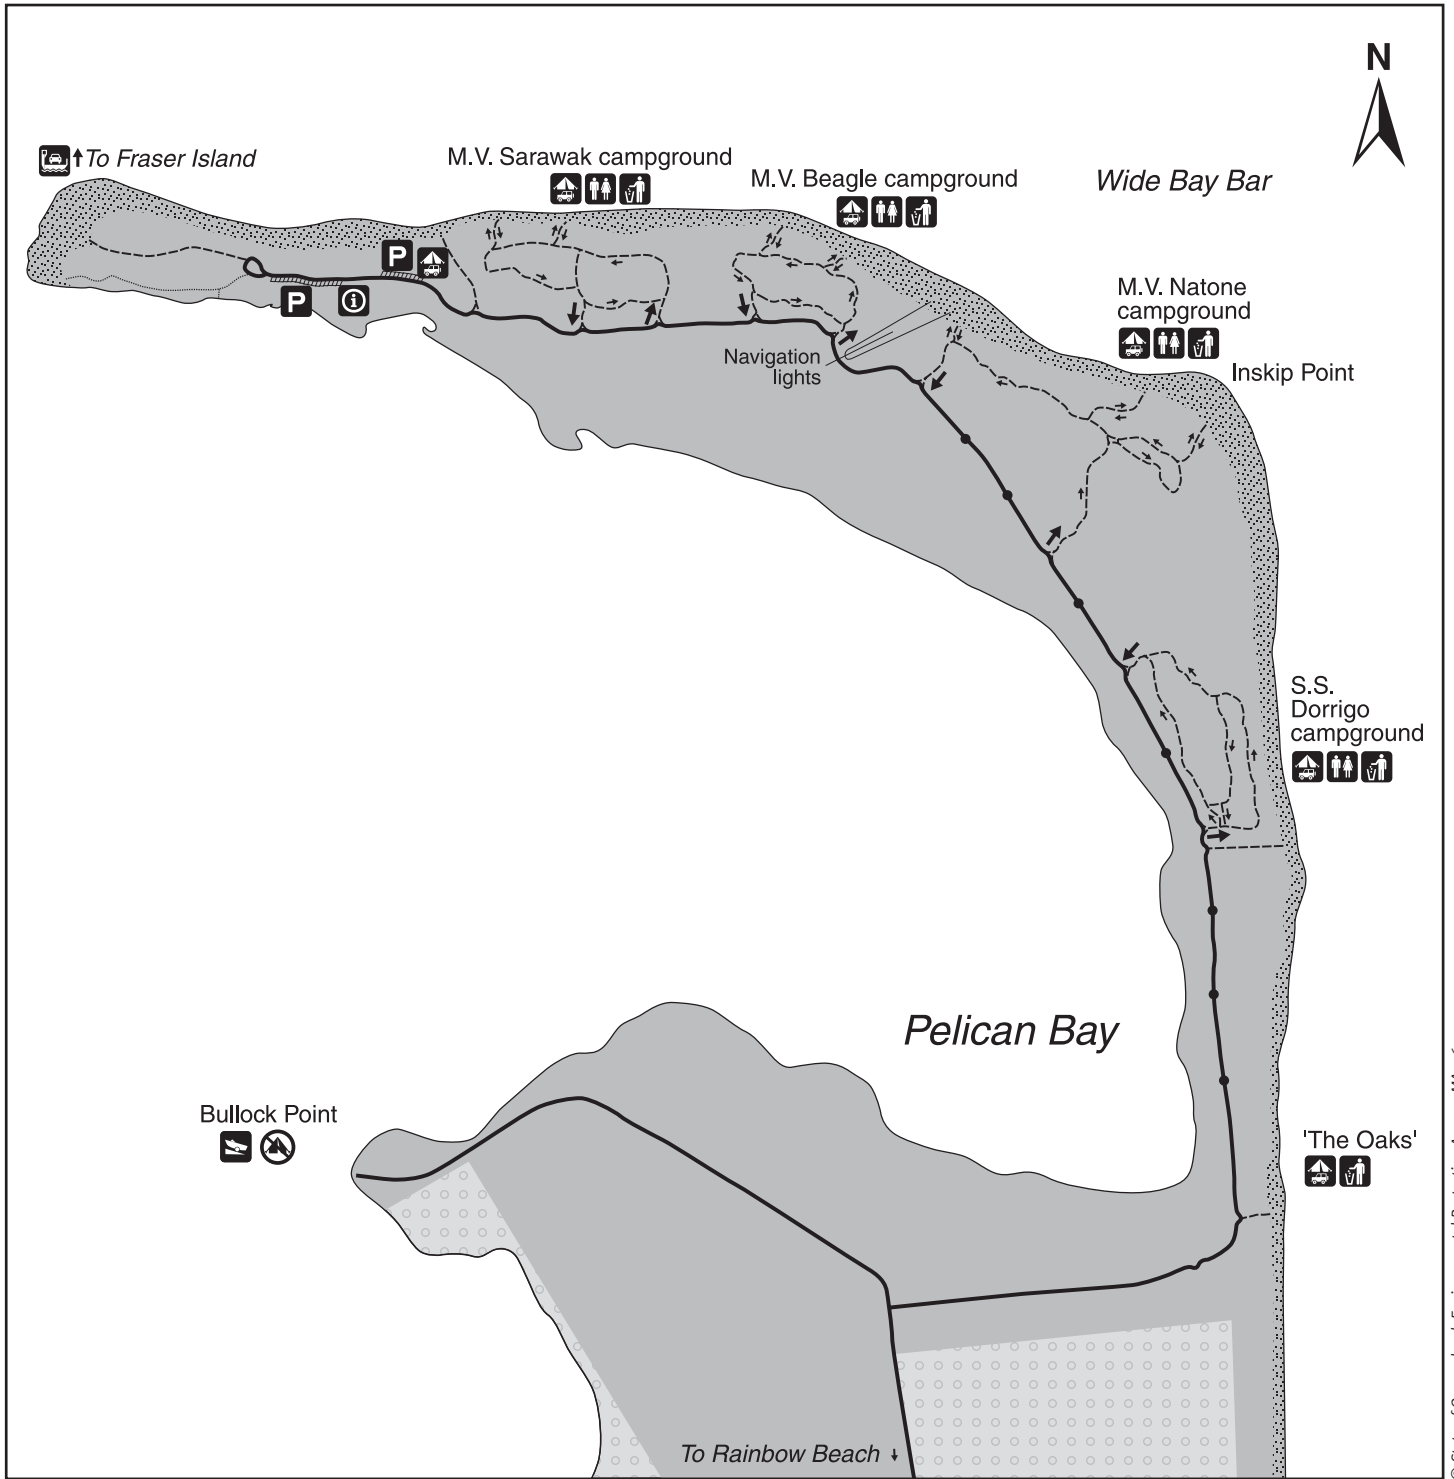

Inskip Peninsula

May 2007

© State of Queensland. Environmental Protection Agency MA276-2

Legend

Camping currently permitted	Toilets
Camping prohibited	Campground
Rubbish disposal	Day parking
Boat launching ramp	Vehicular ferry
Inskip Peninsula Recreation Area	Sealed road
Ocean beach	Sand track
Other land	Walking track
Water	